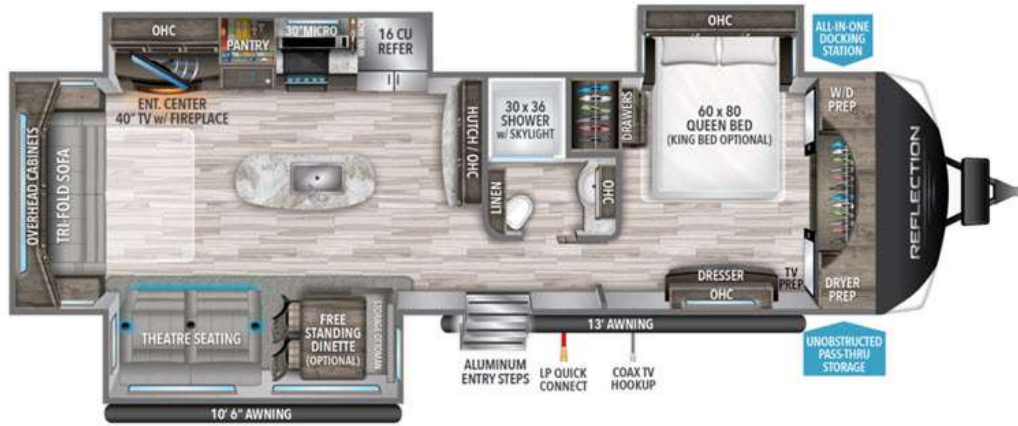

## Description

Grand Design Reflection travel trailer 315RLTS highlights: Rear Tri-Fold Sofa Hutch w/Overhead Cabinets Fireplace Kitchen Island Premium Congoleum Flooring Solar Package Â The chef of the group will love the gourmet kitchen including theÂ 16 cu. ft. refrigerator that will hold lots ...