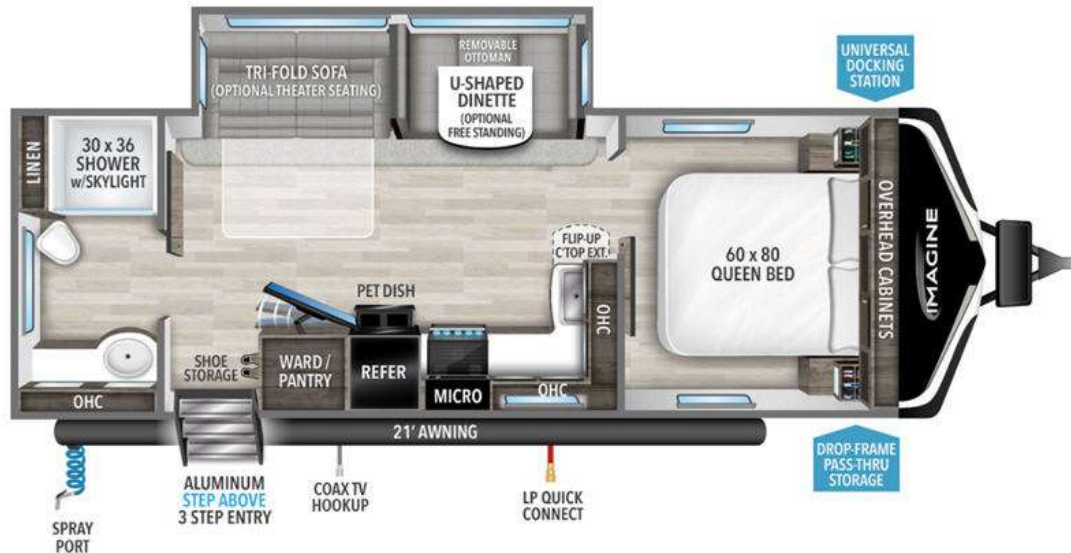

USED 2023 Grand Design Imagine \$34,997

2600RB

Description

Grand Design Imagine travel trailer 2600RB highlights: Rear Full Bath Tri-Fold Sofa U-Shaped Dinette Pet Dish Skylight Over Shower Å You will be able to bring along your favorite furry friend in this pet-friendly Imagine travel trailer! There is a pet dish that you can use to feed y...

GENERAL INFORMATION

Manufacturer	Grand Design
Model Year	2023
Model Name	Imagine
Model Code	Imagine

Contact

Holiday World of Las Cruces LLC
1285 Avenida de Mesilla
Las Cruces, NM 88005
Phone: 281-371-7200
Fax:
Website: <http://www.hwhrv.com>