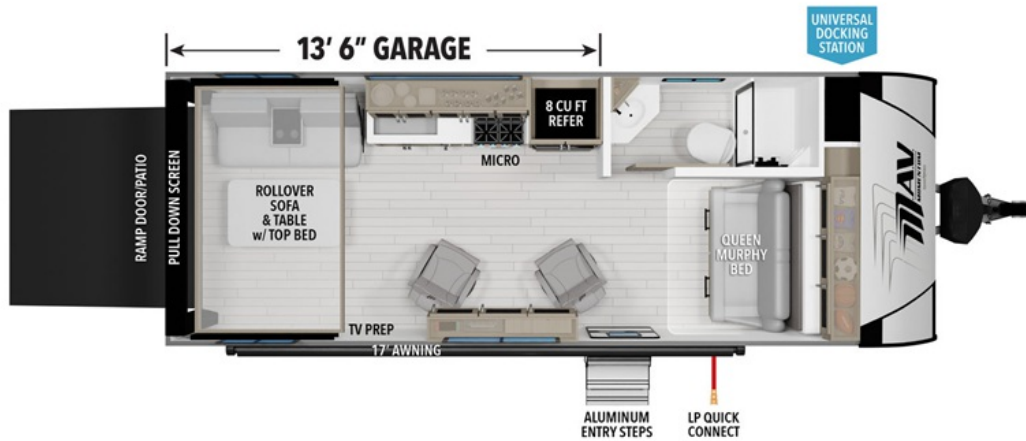

NEW 2025 Grand Design Momentum MAV Call For Price

22MAV

Description

Grand Design Momentum MAV toy hauler 22MAV highlights: Universal Docking Station Walk-In Shower Three Burner Range Ramp Door/Patio 2,500 Lb. Tie-Downs 13' 6" Garage Head for the lake in this toy hauler that can sleep five campers each night. Your crew can relax on the rollover so...