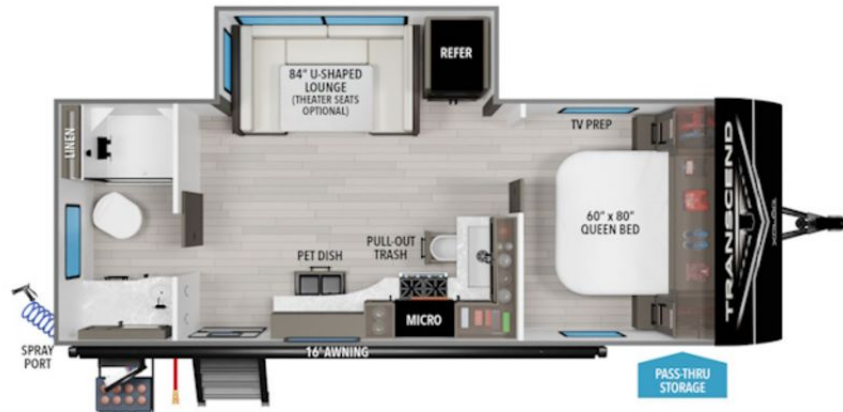

NEW 2025 Grand Design Transcend Xplor \$27,990

22RBX

Description

2025 Grand Design Transcend Xplor 22RBXGo. Seek. Explore. Featuring open floorplans and functional design not to mention towability for many of today's half-ton trucks and SUVs, Transcend Xplor is built for adventure. Throw in unmatched quality backed by our industry-leading warranty and there's no re...

GENERAL INFORMATION

Manufacturer	Grand Design
Model Year	2025
Model Name	Transcend Xplor
Model Code	Transcend Xplor

Contact

Campers Unlimited
4315 Old Pump Station Rd
Gadsen, AL 35904
Phone: 265-344-2084