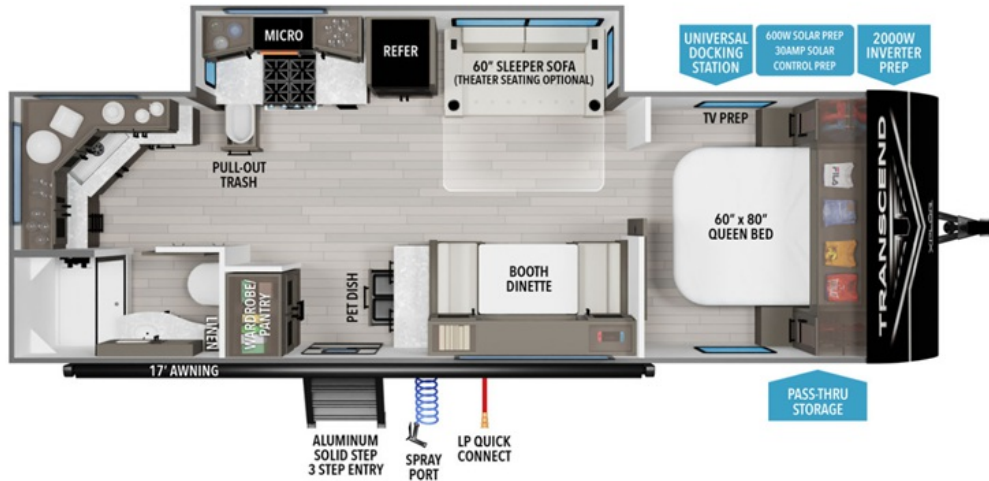

NEW 2025 Grand Design Transcend Xplor

\$38,357

25MLX

Description

Grand Design Transcend Xplor travel trailer 25MLX highlights: Queen Bed Large Slide Out Pull-Out Pet Dish Exterior LP Quick Connect. It will be so easy to enjoy camping trips in this travel trailer for five to six! The main living area is made spacious by the large slide out, and he...