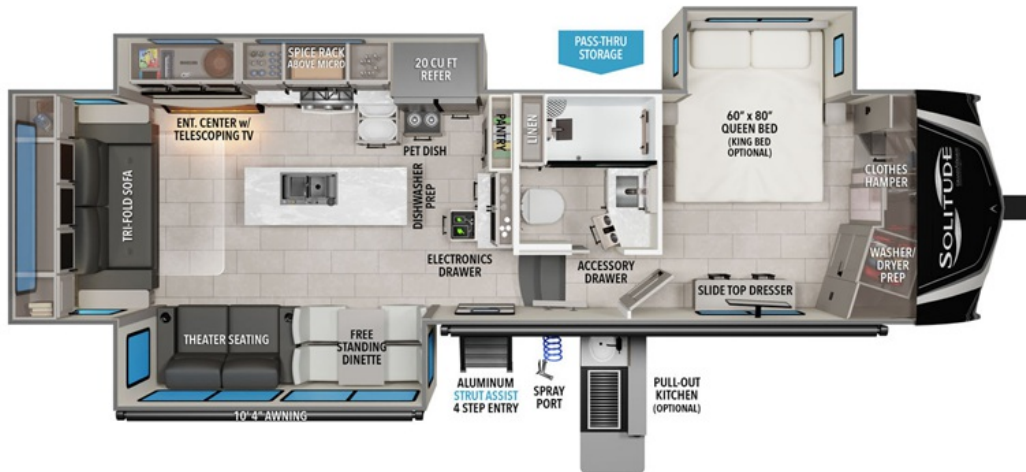

NEW 2025 Grand Design Solitude

\$128,132

310GK

Description

Grand Design Solitude fifth wheel 310GK highlights: Tri-Fold Sofa Kitchen Island Oversized Pantry Slide Top Dresser Fireplace Â Traveling for long periods at a time is made easy with this gourmet kitchen that can feed your entire group a holiday meal! TheÂ professional-grade stainles...

GENERAL INFORMATION

Manufacturer	Grand Design
Model Year	2025
Model Name	Solitude
Model Code	Solitude

Contact

Bish's RV Inc. - Idaho Falls
3855 N. 5th E.
Idaho Falls, ID 83401
Phone: 208-529-4386
Fax: