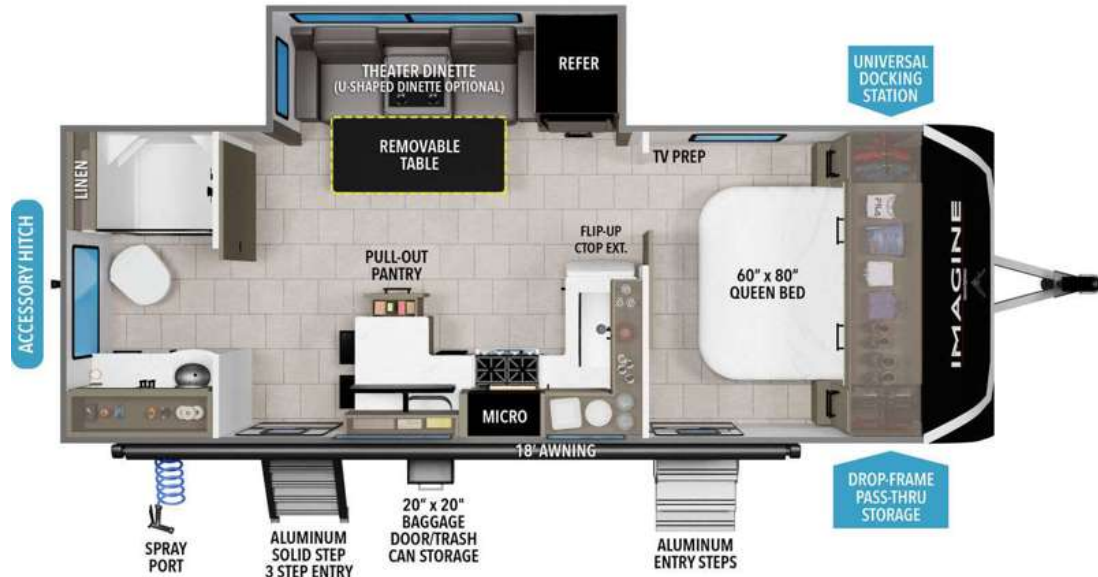

NEW 2025 Grand Design Imagine

\$50,333

Description

Call for details. Â PACKAGES: PEACE OF MIND PKG ULTIMATE POWER PKG FOUR SEASONS PROTECTION PKG SOLAR PKG Â ADDITIONAL INCLUDED OPTIONS: SAFERIDE RV ROADSIDE ASSISTANCE ABS AXLE ASSEMBLY W/SWAY CONTROL 50 AMP SERVICE-WIRED AND FRAMED FOR 2ND AC THEATER DINETTE

GENERAL INFORMATION

Manufacturer	Grand Design
Model Year	2025
Model Name	Imagine
Model Code	Imagine

Contact

Summit RV
6611 US 60
Ashland, KY 41102
Phone: 606-928-6795
Fax:
Website:
<http://www.summitrv.com>