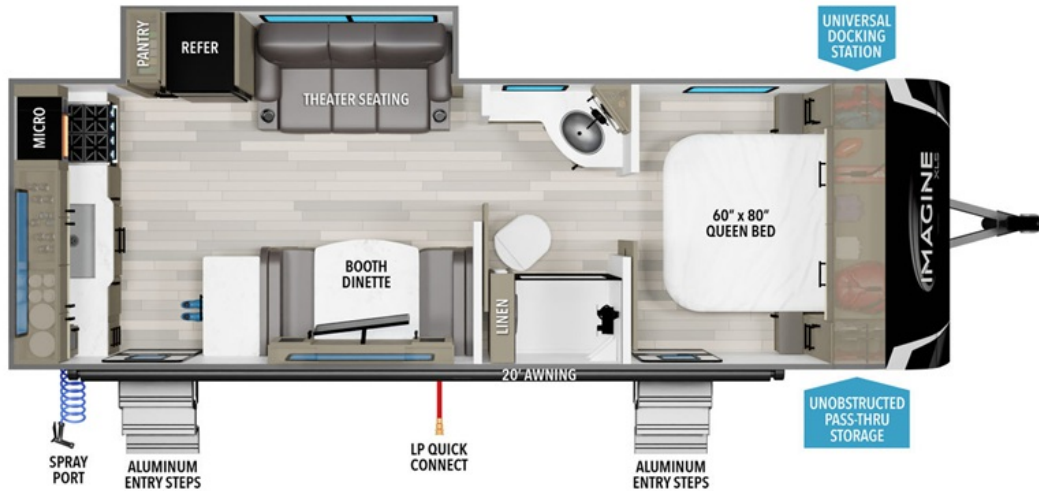

NEW 2025 Grand Design Imagine XLS Call For Price

23LDE

Description

Grand Design Imagine XLS travel trailer 23LDE highlights: Private Bedroom Dual Entry Walk-Through Bath Single Slide 20' Electric Awning Â Treat yourself to a weekend of fun in this Imagine XLS travel trailer! Whether it's just you and your spouse, or you've chosen to bring along a g...

GENERAL INFORMATION

Manufacturer	Grand Design
Model Year	2025
Model Name	Imagine XLS
Model Code	Imagine XLS

Contact

Pleasureland RV Center
W3262 County Road B
West Salem, WI 54669
Phone: 608-786-2244
Fax:
Website:
<http://www.rvcenters.com>