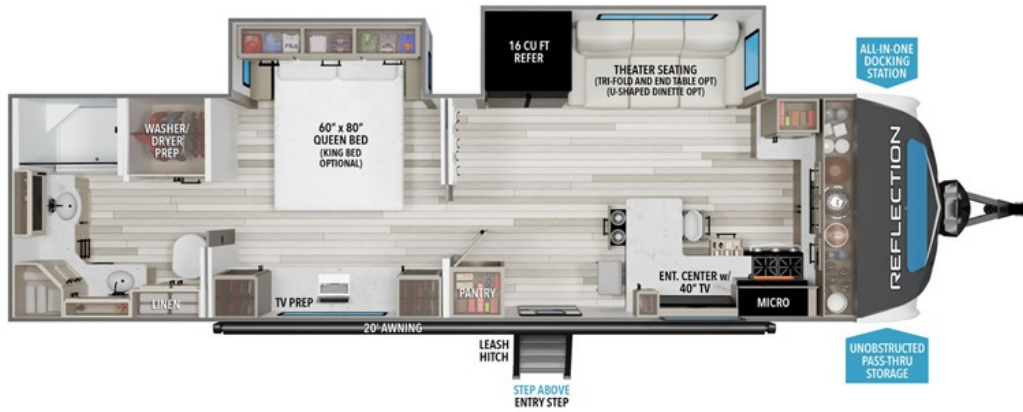

# NEW 2025 Grand Design Reflection Call For Price

322FKTS

## Description

Grand Design Reflection travel trailer 322FKTS highlights: Double Slides Full Rear Bath Kitchen Pantry 20' Electric Awning Â This front kitchen travel trailer will be perfect for camping trips to the lake or woods! There is ample counter space to prep your best meals, including an L-...