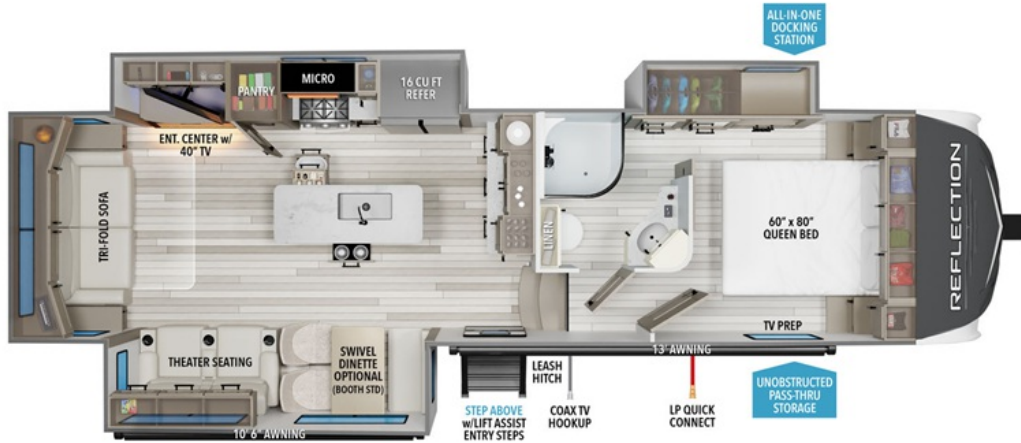

NEW 2025 Grand Design Reflection Call For Price

303RLS

Description

Grand Design Reflection fifth wheel 303RLS highlights: Rear Tri-Fold Sofa Queen Bed Kitchen Island 16 Cu. Ft. 12V Refrigerator Whether you travel for pleasure or work, you will love the spacious main living and kitchen area with a rear tri-fold sofa that doubles as extra sleeping s...