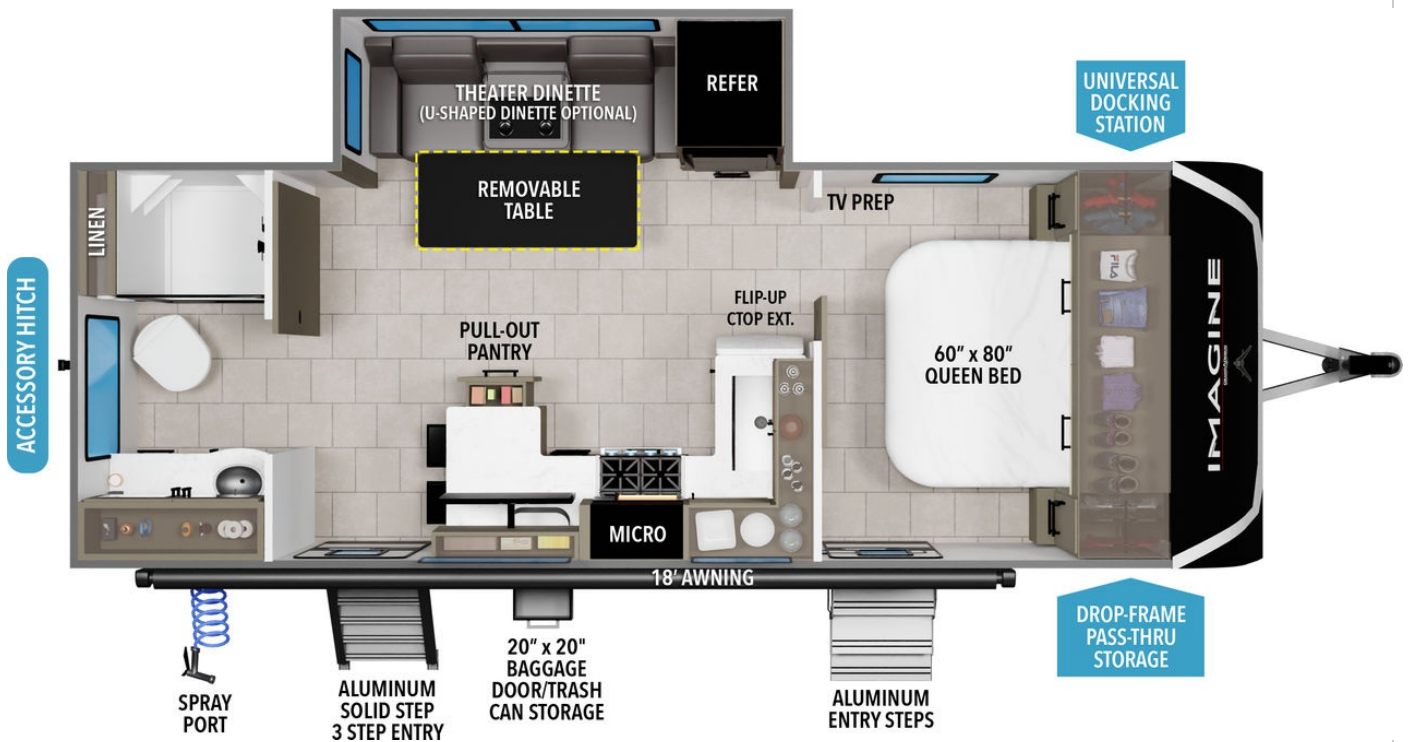

NEW 2025 Grand Design Imagine

Call For Price

Description

GENERAL INFORMATION

Manufacturer	Grand Design
Model Year	2025
Model Name	Imagine
Model Code	Imagine

Contact

Kroubetz Lakeside Campers
351 Highway 60 E
Lake Crystal, MN 56055
Phone: 507-726-6454
Fax:
Website: <http://www.kroubetz.com>