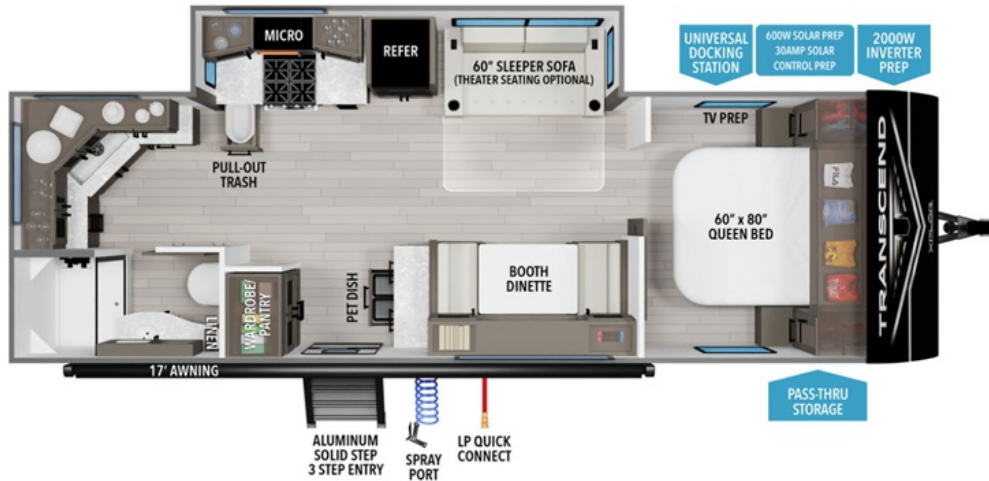

# NEW 2025 Grand Design Transcend Xplor

## Description

Grand Design Transcend Xplor travel trailer 25MLX highlights: Queen Bed Large Slide Out Pull-Out Pet Dish Exterior LP Quick Connect. It will be so easy to enjoy camping trips in this travel trailer for five to six! The main living area is made spacious by the large slide out, and he...

## GENERAL INFORMATION

Manufacturer	Grand Design
Model Year	2025
Model Name	Transcend Xplor
Model Code	Transcend Xplor