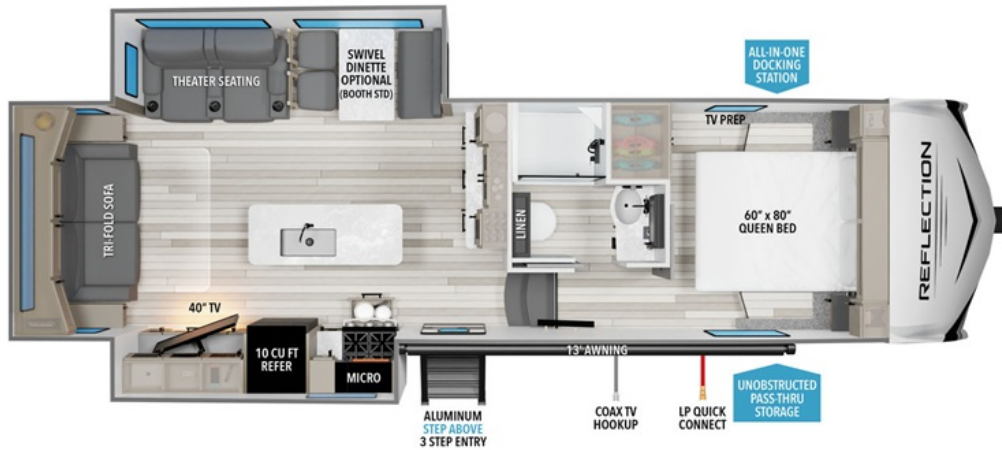

NEW 2025 Grand Design Reflection 100 Series

\$49,995

28RL

Description

Grand Design Reflection 100 Series fifth wheel 28RL highlights: Kitchen Island Queen Bed 13' "One Touch" Electric Awning Full Bath Front Private Bedroom
Â You'll love the amount of space you have in this fifth wheel thanks to the dual opposing slides in the rear living area/kitchen....

GENERAL INFORMATION

Manufacturer	Grand Design
Model Year	2025
Model Name	Reflection 100 Series
Model Code	Reflection 100 Series

Contact

Happy Daze RV's - Gilroy
6290 Monterey Dr.
Gilroy, CA 95020
Phone: 408-842-2221
Fax:
Website: <http://happydazerv.com>