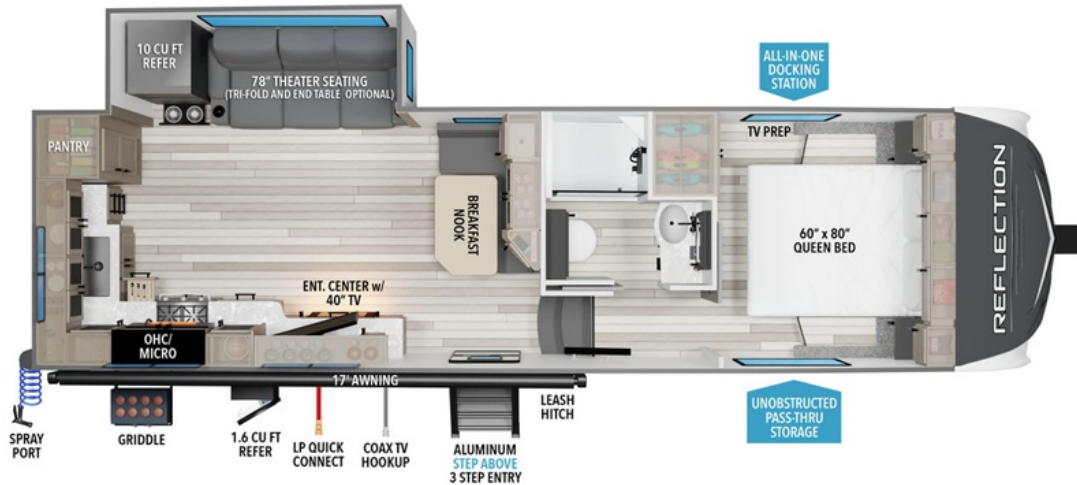

## Description

Grand Design Reflection 150 Series fifth wheel 270BN highlights: Outside Griddle Walk-In Shower Breakfast Nook Outdoor Spray Port 78" Theater Seating You will love this fifth wheel featuring a single slide for added interior living space and all the comforts and conveniences it p...