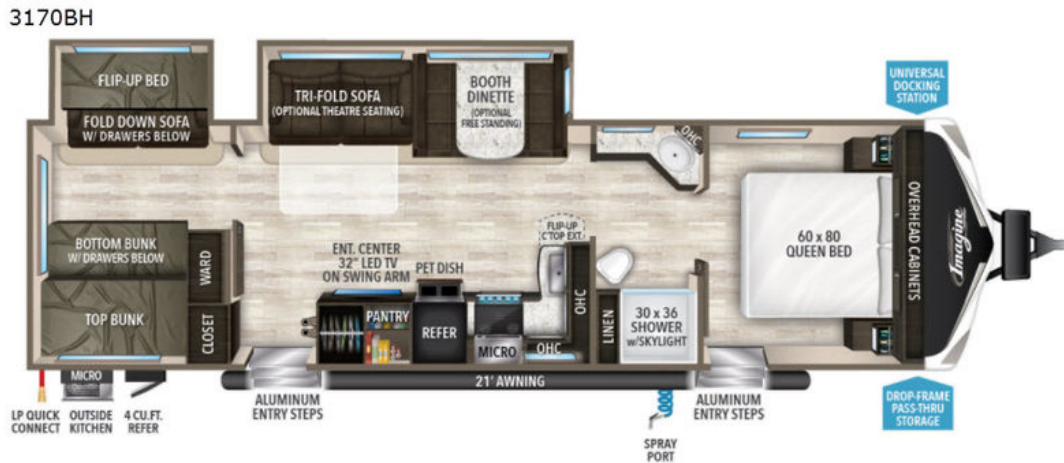

USED 2019 Grand Design Imagine \$24,997

Description

Grand Design Imagine 3170BH travel trailer highlights: Bunkhouse Dual Entry Booth Dinette Walk-Through Bath Pet Dish Drawer Outside Kitchen Â This Imagine has several features you didn't even know you would need.Â There is bedding for five, plus three more campers if you fold down ...

GENERAL INFORMATION

Manufacturer	Grand Design
Model Year	2019
Model Name	Imagine
Model Code	Imagine

Contact

Holiday World of Houston -
League City
1231 Gulf Freeway South
League City, TX 77573
Phone: 281-724-2050
Fax:
Website: <http://www.hwhrv.com>