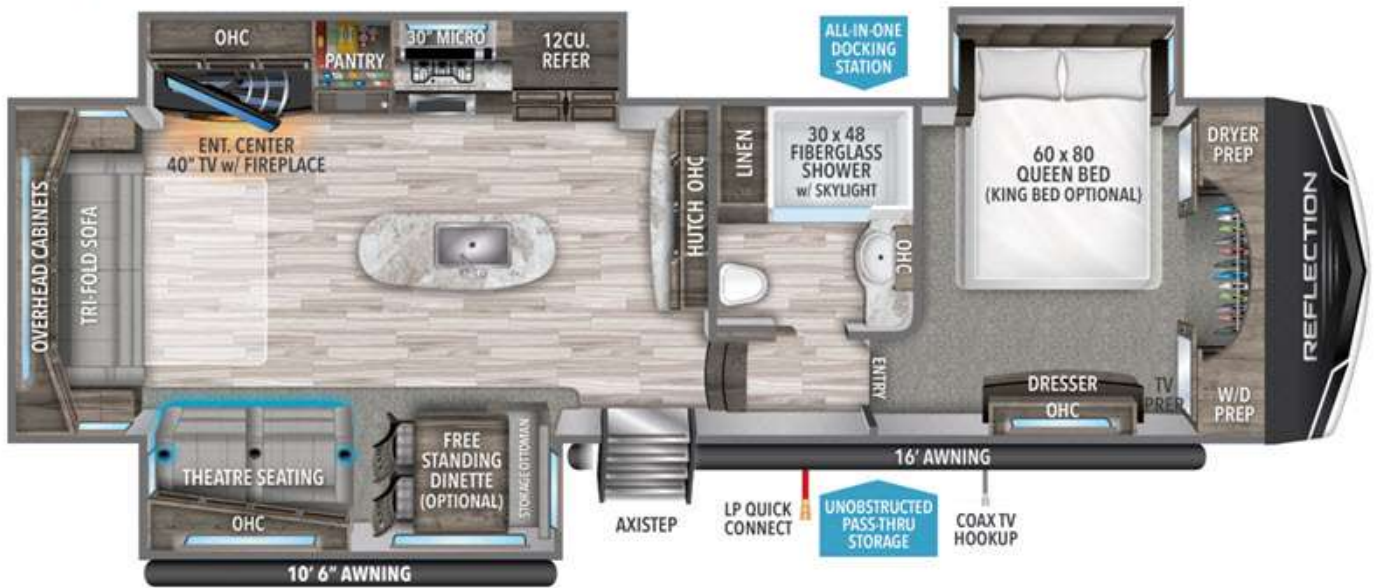

USED 2021 Grand Design Reflection \$42,995

337RLS

Description

Grand Design Reflection 337RLS fifth wheel highlights: Fireplace Queen Bed Hutch Premium Congoleum Flooring Outside Shower Pass-Through Storage Å You will love relaxing at night in the rear living area of this fifth wheel! It has a tri-fold sofa that can convert into a sleeping spa...

GENERAL INFORMATION

Manufacturer	Grand Design
Model Year	2021
Model Name	Reflection
Model Code	Reflection

Contact

Holiday World of Houston -
League City
1231 Gulf Freeway South
League City, TX 77573
Phone: 281-724-2050
Fax:
Website: <http://www.hwhrv.com>