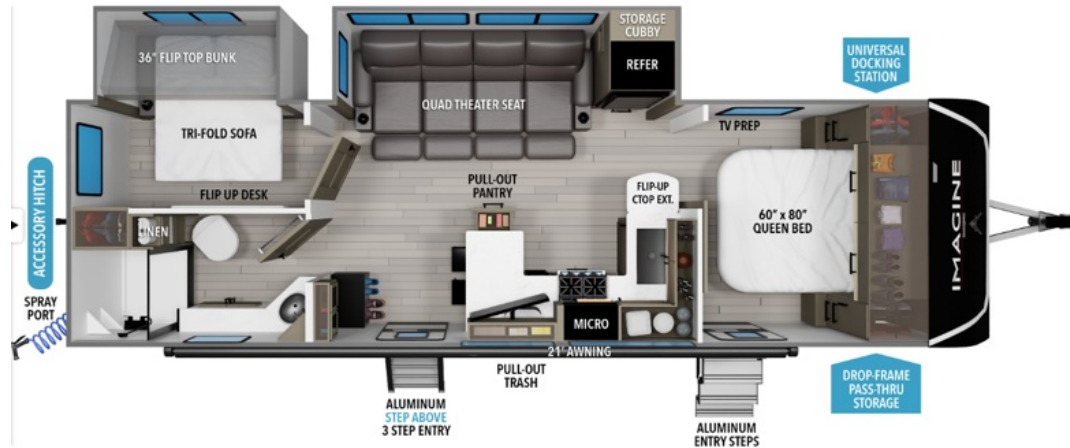

NEW 2026 Grand Design Imagine

\$46,995

Description

Grand Design Imagine travel trailer 2810BH highlights: Corner Bunkhouse Front Bedroom Two Entry Doors U-Shaped Kitchen Â At the front of this 2810BH travel trailer, you'll find a spacious full bedroom featuring a 60" x 80" queen bed, perfect for resting in comfort after a long day, al...

GENERAL INFORMATION

Manufacturer	Grand Design
Model Year	2026
Model Name	Imagine
Model Code	Imagine

Contact

Southland RV
211 Thunderbird Dr
Richmond Hill, GA 31324
Phone: 770-717-2890
Fax:
Website: www.southlandrv.com