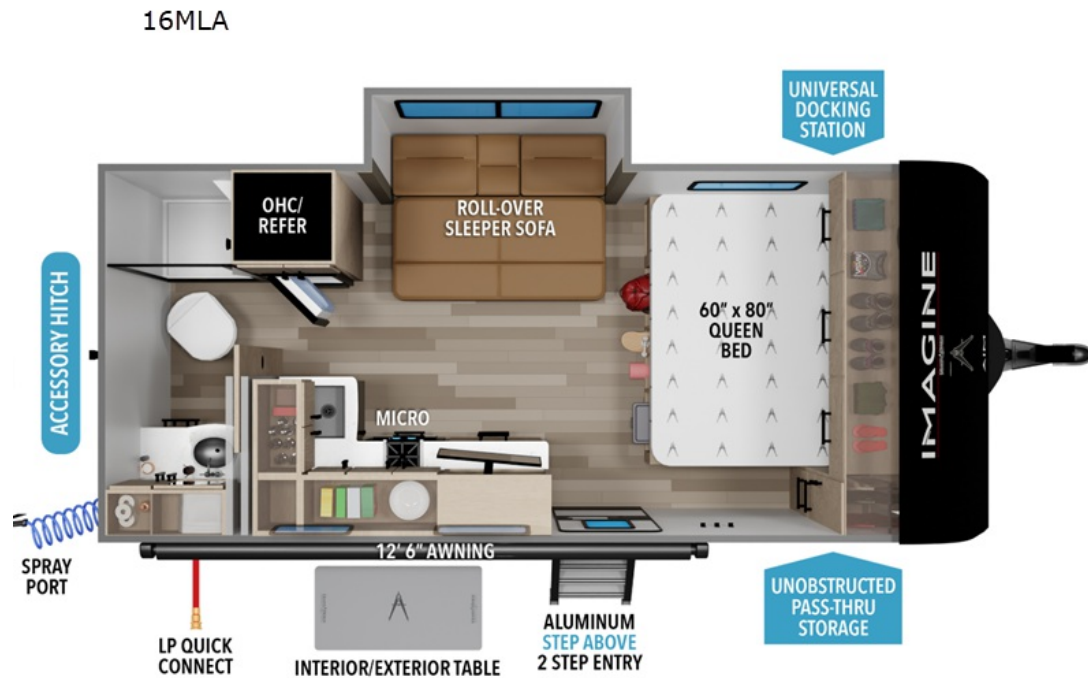

NEW 2026 Grand Design Imagine AIM \$47,490

Description

Grand Design Imagine AIM 16MLA travel trailer highlights: Full Rear Bathroom Queen Bed Unobstructed Pass-Through Storage Sofa with Shoe Storage Â Pack your bags and head out on a fun camping trip in this travel trailer! The front queen bed offers a comfortable place to sleep at night...

GENERAL INFORMATION

Manufacturer	Grand Design
Model Year	2026
Model Name	Imagine AIM
Model Code	Imagine AIM

Contact

Arbutus RV & Marine - Ladysmith
3430 Trans Canada Hwy.
Cobble Hill, BC V0R 1L2
Phone: 250-924-1666
Fax:
Website:
<https://www.arbutusrv.ca/>