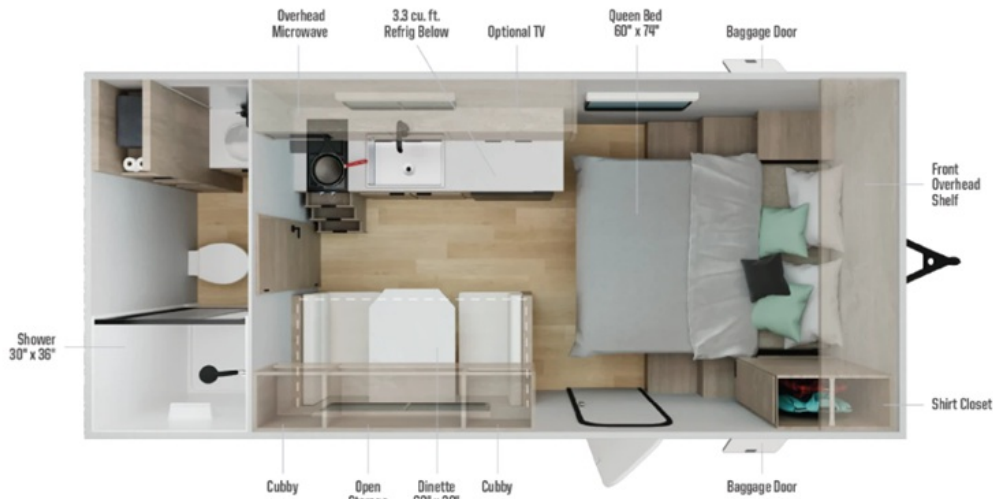

## Description

Winnebago Access travel trailer 15RB highlights: Front RV Queen Bed Booth Dinette Single Axle Exterior Baggage Doors Â This is the perfect couple's trailer or for those who enjoy solo camping. Once you've unloaded the exterior baggage doors, you can put out the 12' power awning, then...