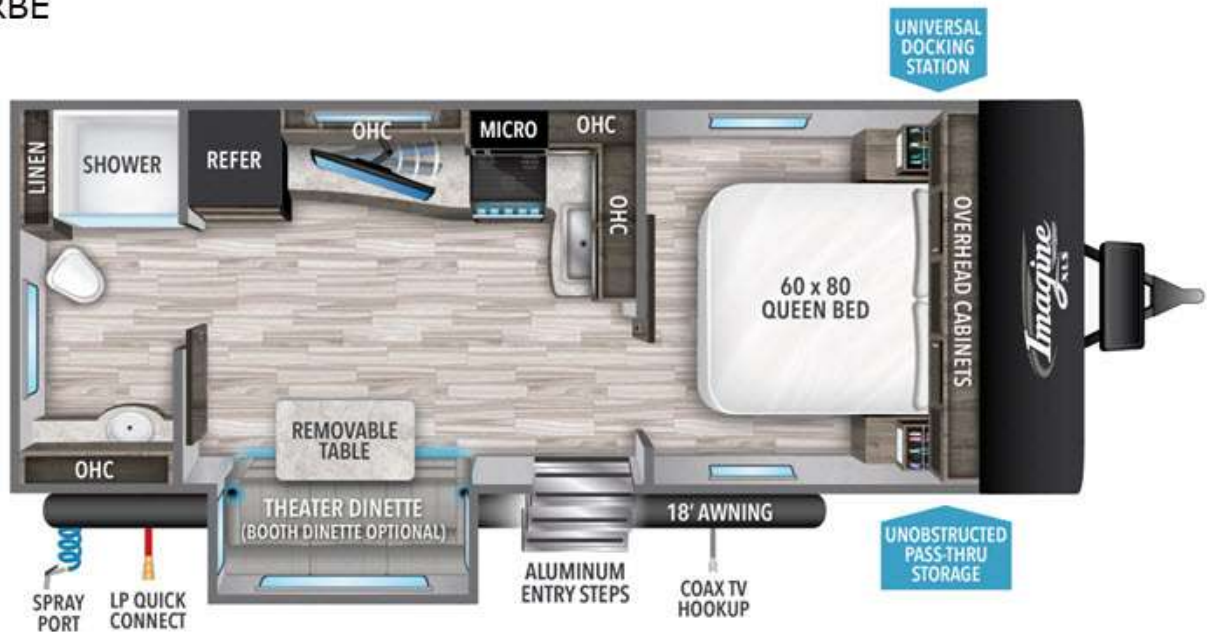

USED 2021 Grand Design Imagine XLS Call For Price

22RBE

Description

Grand Design Imagine XLS travel trailer 22RBE highlights: Private BedroomÂ Wardrobe Cubby Storage Rear Full Bath Theater Dinette Unobstructed Pass-ThroughÂ Â If you appreciate your privacy, this trailer offers a bedroom up front with a space saving door and a rear full bathroom with...

GENERAL INFORMATION

Manufacturer	Grand Design
Model Year	2021
Model Name	Imagine XLS
Model Code	Imagine XLS

Contact

Meyer's of Syracuse LLC
8575 Brewerton Rd - Suite 1
Cicero, NY 13039
Phone: 315-699-7000
Fax:
Website:
<http://www.meyersrvs.com>