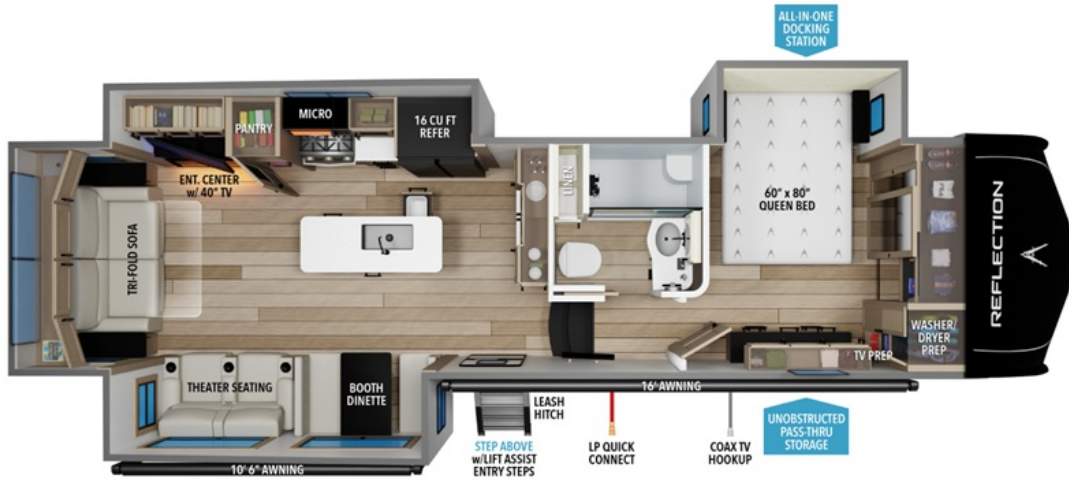

NEW 2026 Grand Design Reflection

\$102,955

337RLS

Description

Grand Design Reflection fifth wheel 337RLS highlights: Rear Tri-Fold Sofa Fireplace Hutch Theater Seating Solar Package Â You can enjoy a spacious rear living area in this RV with dual opposing slides offering you entertainment, kitchen amenities, seating and windows for great views...

GENERAL INFORMATION

Manufacturer	Grand Design
Model Year	2026
Model Name	Reflection
Model Code	Reflection

Contact

Holiday World of Las Cruces LLC
1285 Avenida de Mesilla
Las Cruces, NM 88005
Phone: 281-371-7200
Fax:
Website: <http://www.hwrv.com>