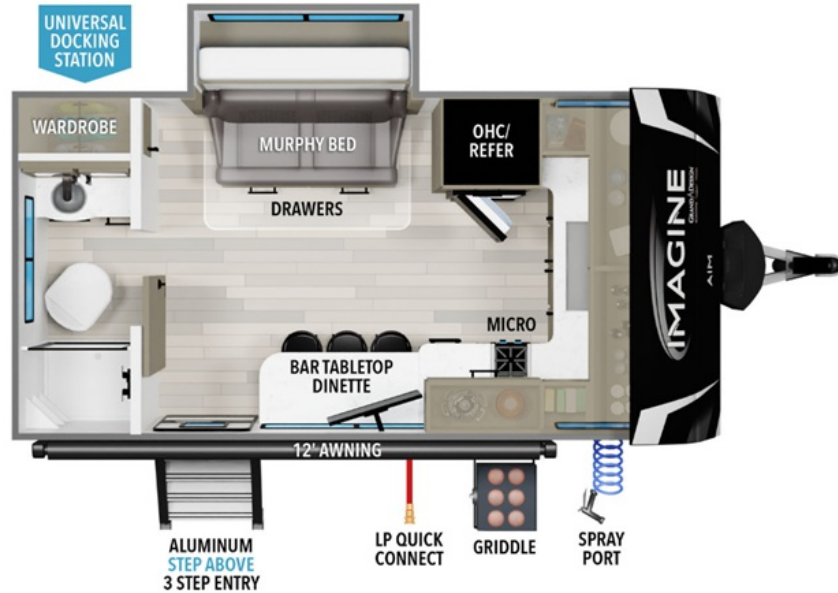

USED 2025 Grand Design Imagine AIM \$27,850

14MS

Description

Grand Design Imagine AIM 14MS travel trailer highlights: Murphy Bed Slide Out Kitchen Shelves 12' Power Awning with LED Lights Exterior Spray Port Sleeps Two Â This simple, but cozy travel trailer is sure to meet all of your camping needs. There is a full rear bath with a shower sky...