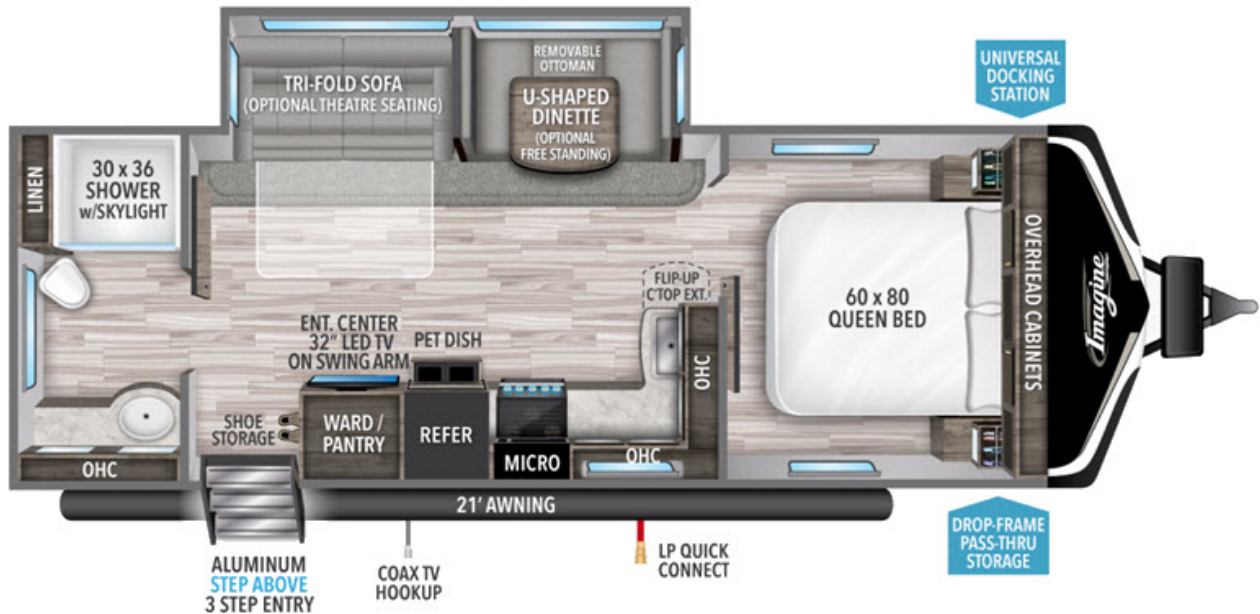

# USED 2020 Grand Design Imagine \$22,997

2600RB

## Description

Grand Design Imagine 2600RB travel trailer highlights: Tri-Fold Sofa U-Shaped Dinette 32" LED TV Shoe Storage Pet Dish Wardrobe/Pantry Full Rear Bath  
Imagine yourself placing your tennis shoes in the shoe storage before relaxing on a tri-fold sofa, or eating a snack at the U-sha...

## GENERAL INFORMATION

Manufacturer	Grand Design
Model Year	2020
Model Name	Imagine
Model Code	Imagine