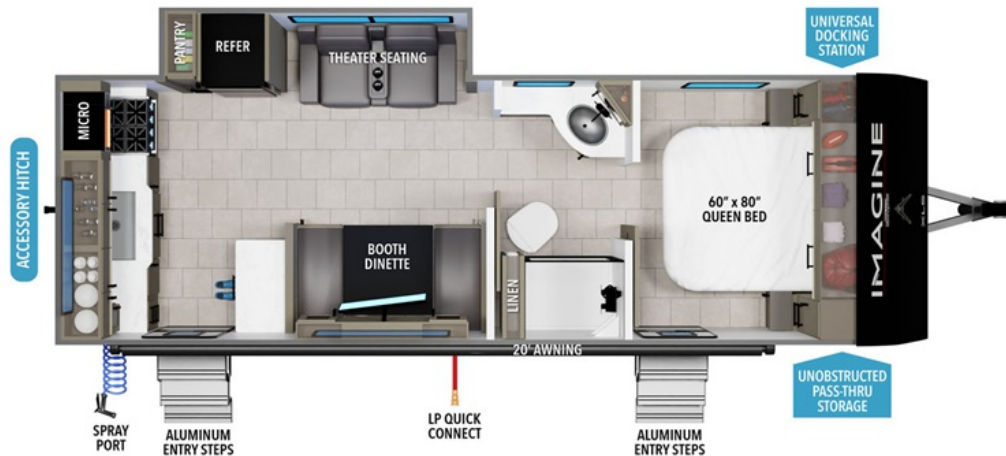

USED 2025 Grand Design Imagine XLS

\$32,995

23LDE

Description

Grand Design Imagine XLS travel trailer 23LDE highlights: Private Bedroom Dual Entry Walk-Through Bath Single Slide 20' Electric Awning Â Treat yourself to a weekend of fun in this Imagine XLS travel trailer! Whether it's just you and your spouse, or you've chosen to bring along a g...

GENERAL INFORMATION

Manufacturer	Grand Design
Model Year	2025
Model Name	Imagine XLS
Model Code	Imagine XLS

Contact

Meyer's of Syracuse LLC
8575 Brewerton Rd - Suite 1
Cicero, NY 13039
Phone: 315-699-7000
Fax:
Website:
<http://www.meyersrvs.com>