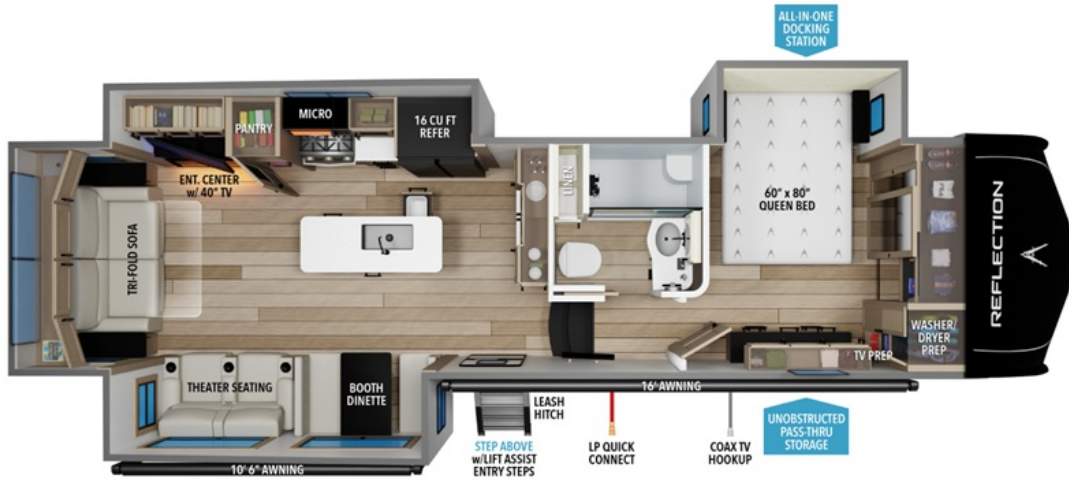

NEW 2026 Grand Design Reflection Call For Price

337RLS

Description

Grand Design Reflection fifth wheel 337RLS highlights: Rear Tri-Fold Sofa Fireplace Hutch Theater Seating Solar Package Â You can enjoy a spacious rear living area in this RV with dual opposing slides offering you entertainment, kitchen amenities, seating and windows for great views...

GENERAL INFORMATION

Manufacturer	Grand Design
Model Year	2026
Model Name	Reflection
Model Code	Reflection

Contact

Alpin Haus Ski Shop - Port Jervis
36 U.S. 6
Port Jervis, NY 12771
Phone: 845-672-0255
Fax:
Website:
<http://www.alpinhaus.com>