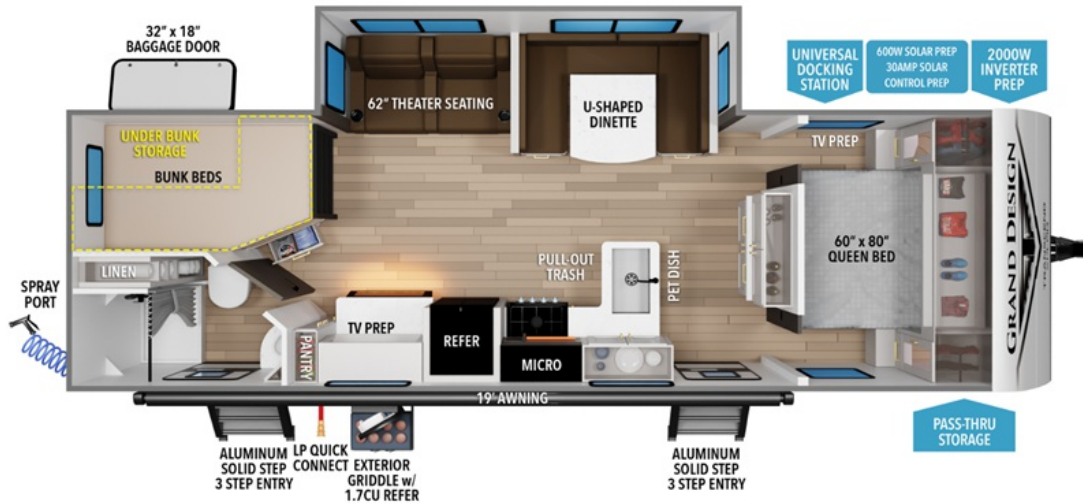

NEW 2026 Grand Design Transcend Xplor \$54,681

27DBX

Description

Grand Design Transcend Xplor travel trailer 27DBX highlights: Double-Size Bunk Beds Universal Docking Station U-Shaped Dinette Queen Bed Get ready to take your travels to new heights with our incredible luxury travel trailer! The front bedroom has a queen bed, wardrobe, and overhea...

GENERAL INFORMATION

Manufacturer	Grand Design
Model Year	2026
Model Name	Transcend Xplor
Model Code	Transcend Xplor

Contact

Mike Thompson's RV - Cathedral
68318 Palm Canyon Drive
Cathedral City, CA 92234
Phone: 760-324-3651
Fax: