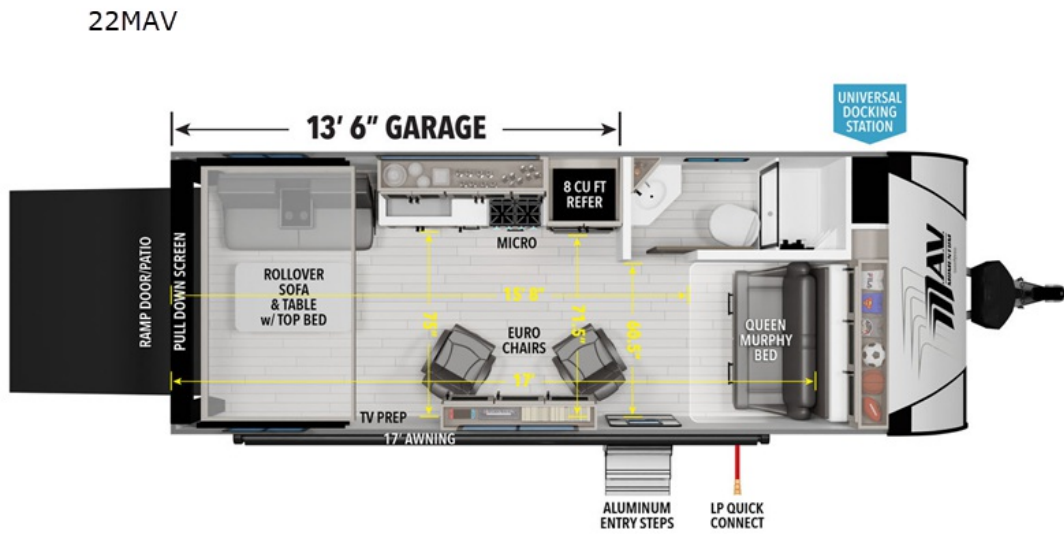

NEW 2026 Grand Design Momentum MAV

\$55,146

Description

Grand Design Momentum MAV toy hauler 22MAV highlights: Universal Docking Station Walk-In Shower Three Burner Range Ramp Door/Patio 2,500 Lb. Tie-Downs 13' 6" Garage

Head for the lake in this toy hauler that can sleep five campers each night. Your crew can relax on the rollover so...

GENERAL INFORMATION

Manufacturer	Grand Design
Model Year	2026
Model Name	Momentum MAV
Model Code	Momentum MAV