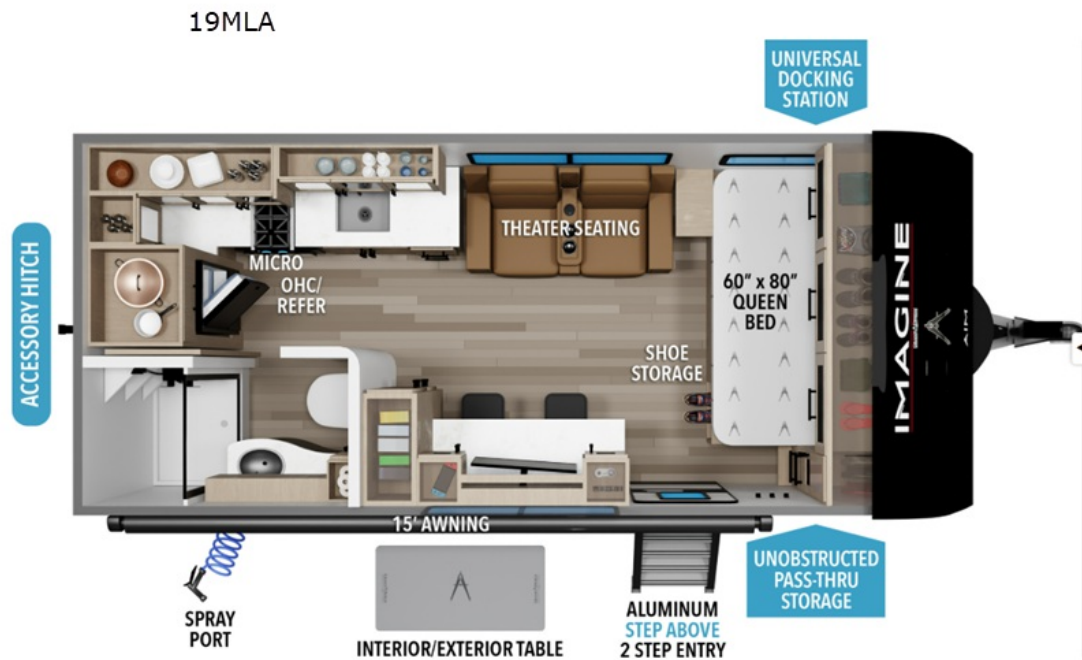

NEW 2026 Grand Design Imagine AIM \$35,958

Description

Grand Design Imagine AIM 19MLA travel trailer highlights: Rear Corner Bathroom Queen Bed Unobstructed Pass-Through Storage Shoe Storage Â Pack your bags and head out on a fun camping trip in this travel trailer! The front queen bed offers a comfortable place to sleep at after taking ...