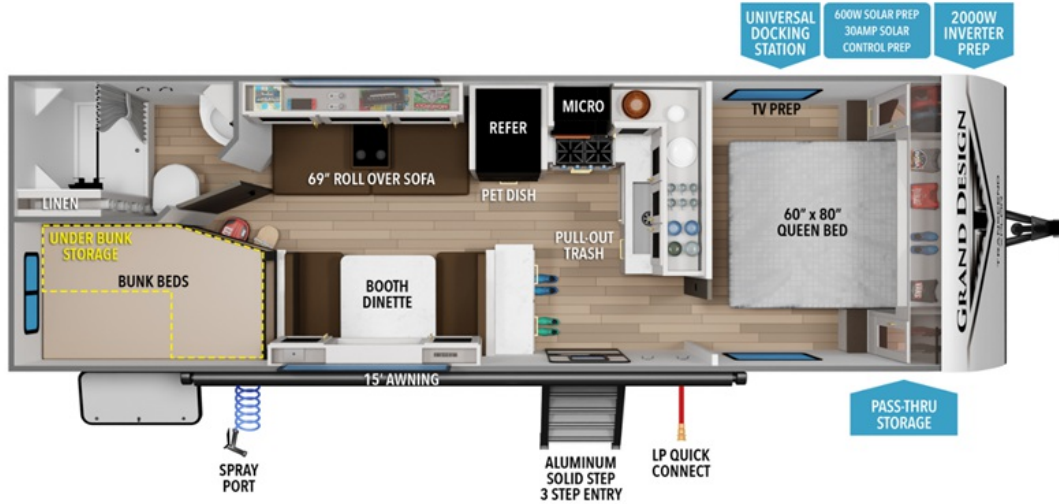

# NEW 2026 Grand Design Transcend Xplor

## Description

Grand Design Transcend Xplor travel trailer 24BHX highlights: 69" Rollover Sofa Pet Dish 15' Power Awning with LED Light Double-Size Bunks Â This is the perfect travel trailer if you like to camp with friends and family. Since there are double-size bunks, a queen bed in the front bed...

## GENERAL INFORMATION

Manufacturer	Grand Design
Model Year	2026
Model Name	Transcend Xplor
Model Code	Transcend Xplor