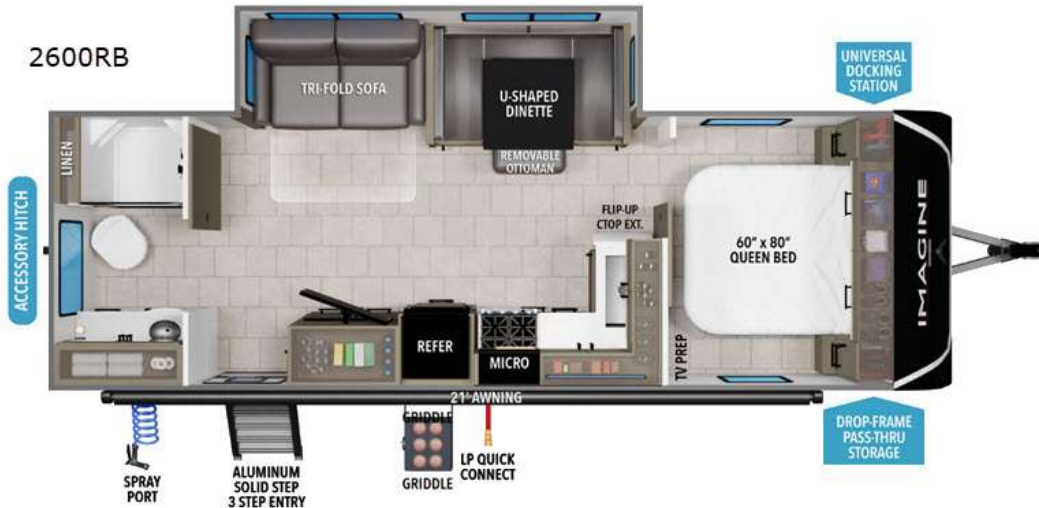

## Description

Grand Design Imagine travel trailer  
2600RB highlights: Rear Full Bath Tri-Fold  
Sofa U-Shaped Dinette Outdoor Griddle &  
Experience the ultimate in comfort and  
convenience with this luxurious travel  
trailer. When you enter this trailer, you'll  
find convenient shoe storage to your right...