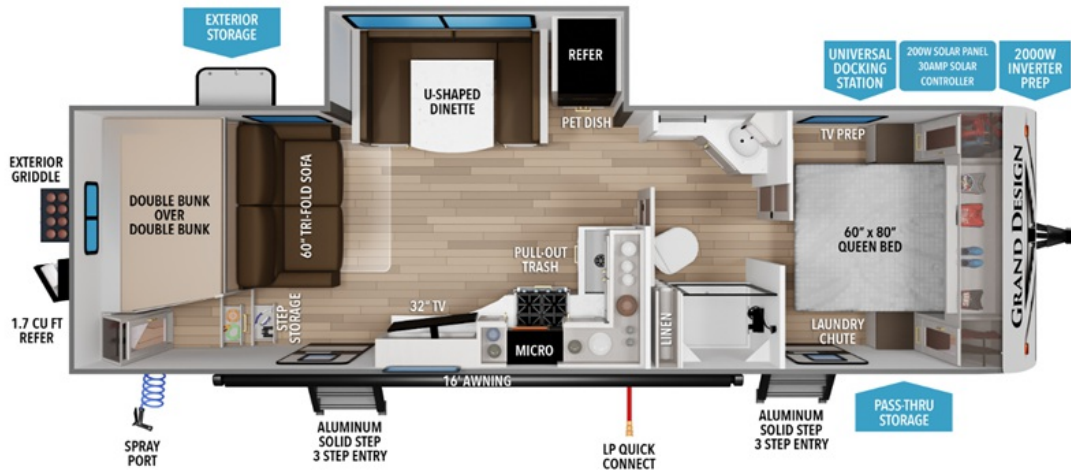

# NEW 2026 Grand Design Transcend

## \$55,575

265BHT

## Description

Grand Design Transcend travel trailer 265BHT highlights: Theater Seating Dual Entry Doors Double-Size Bunks Pull-Out Trash Can Pet Dish Â Your crew of eight will love camping in this spacious travel trailer! There are double-size bunks in the back with step storage and an added ward...

## GENERAL INFORMATION

Manufacturer	Grand Design
Model Year	2026
Model Name	Transcend
Model Code	Transcend