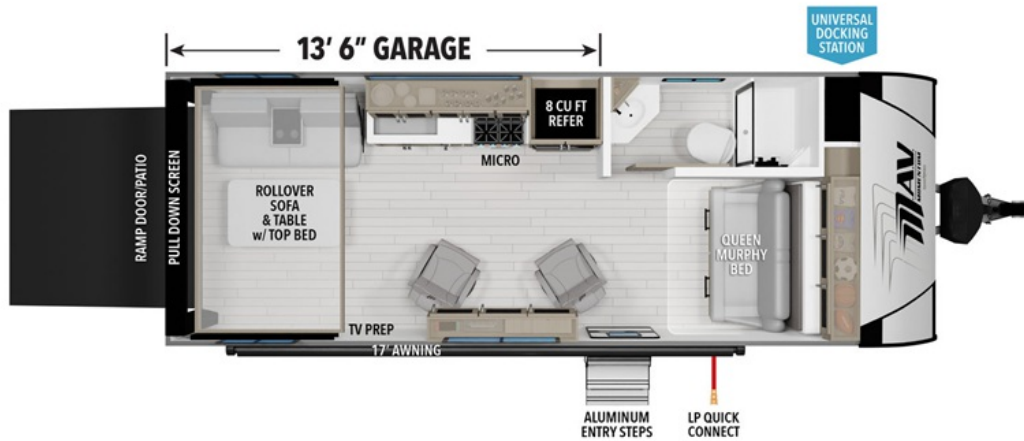

USED 2024 Grand Design Momentum MAV

\$28,895

22MAV

Description

Grand Design Momentum MAV toy hauler 22MAV highlights: Universal Docking Station Walk-In Shower Three Burner Range Ramp Door/Patio 2,500 Lb. Tie-Downs 13' 6" Garage Head for the lake in this toy hauler that can sleep five campers each night. Your crew can relax on the rollover so...