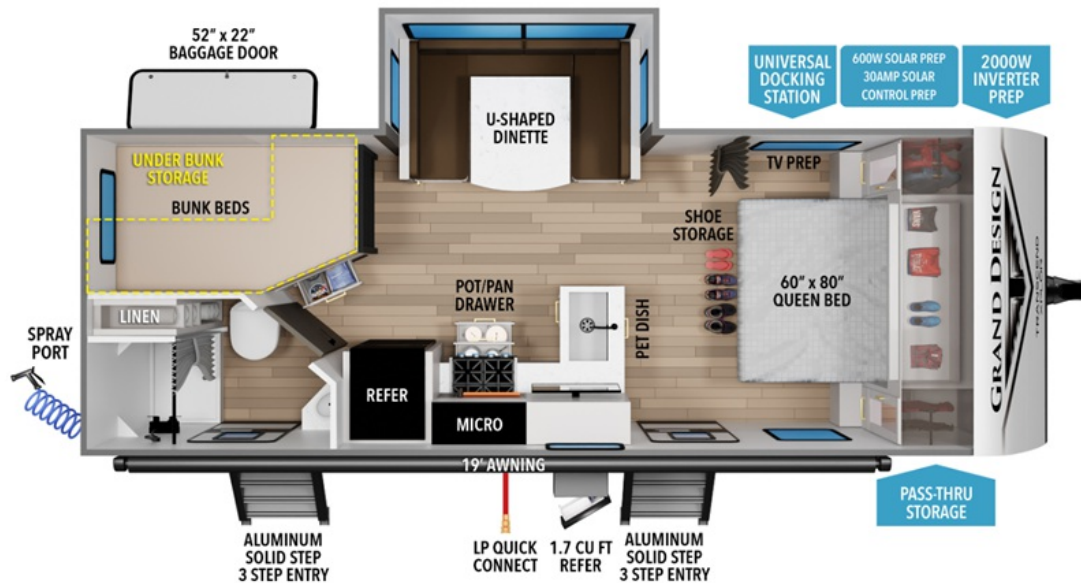

NEW 2026 Grand Design Transcend Xplor

\$45,775

23BHX

Description

Grand Design Transcend Xplor travel trailer 23BHX highlights: Double-Size Bunk Beds Universal Docking Station U-Shaped Dinette Queen Bed Full Bathroom

Â This fantastic travel trailer is designed to provide the ultimate in comfort, convenience, and adventure! The double-size bunk bed...

GENERAL INFORMATION

Manufacturer	Grand Design
Model Year	2026
Model Name	Transcend Xplor
Model Code	Transcend Xplor