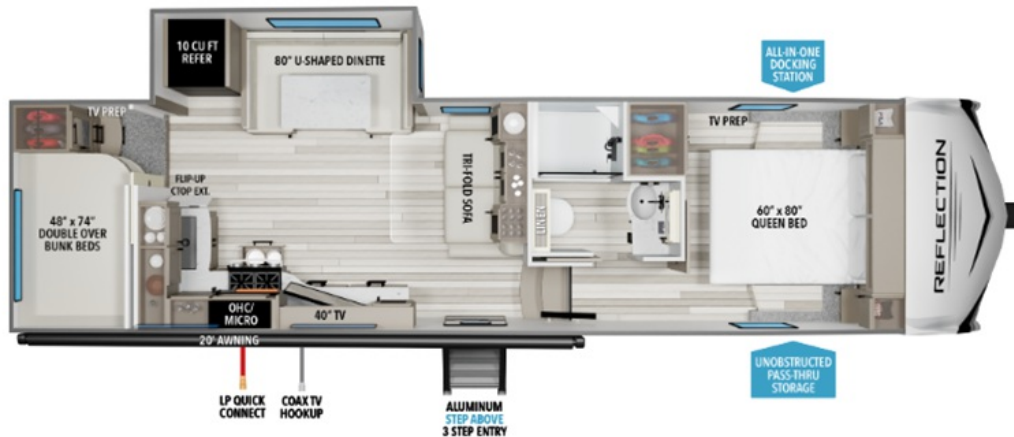

NEW 2026 Grand Design Reflection 100 Series Call For Price

27BH

Description

Grand Design Reflection 100 Series fifth wheel 27BH highlights: Double-Size Bunks 10 Cu. Ft. 12V Refrigerator Front Private Bedroom 20' "One Touch" Electric Awning Æ Camping with friends and family just got a whole lot easier in this fifth wheel with double-size bunks and a front pri...

GENERAL INFORMATION

Manufacturer	Grand Design
Model Year	2026
Model Name	Reflection 100 Series
Model Code	Reflection 100 Series

Contact

Arbutus RV - Sidney
10040 Galaran Road
Sidney, BC V8L 5X9
Phone: 250-655-1424