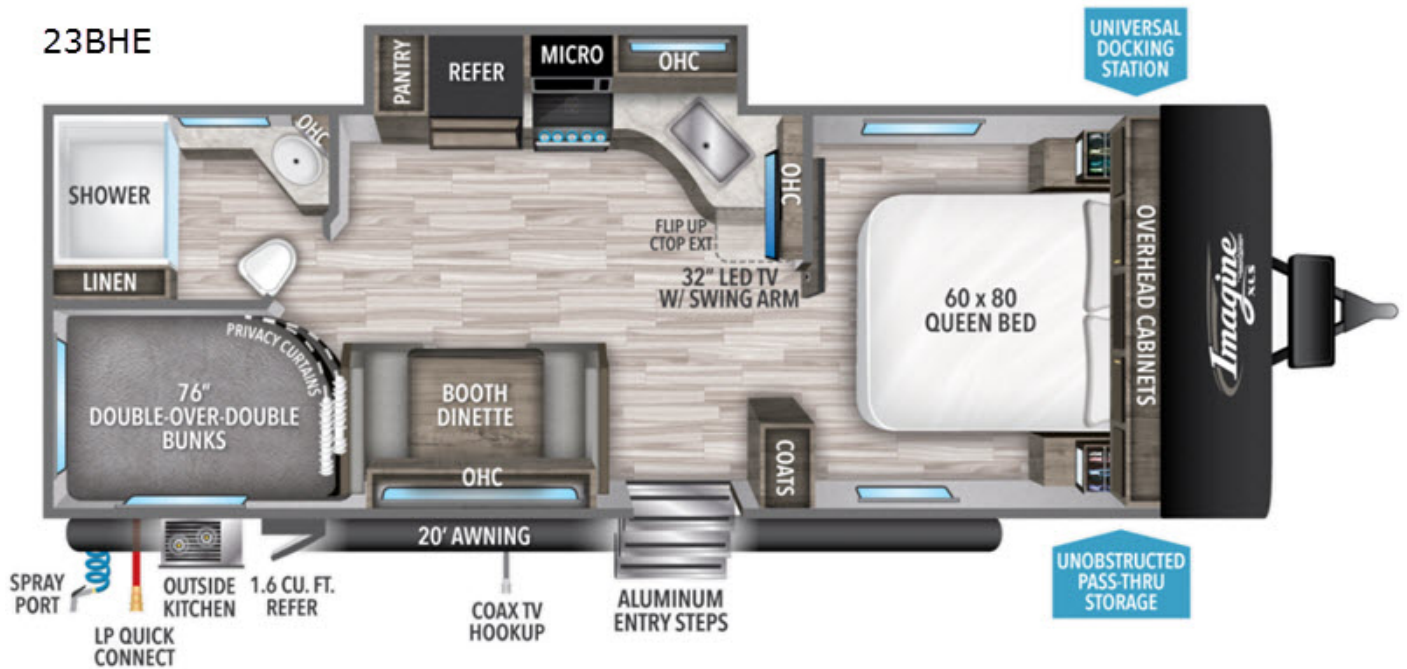

USED 2020 Grand Design Imagine XLS Call For Price

Description

Grand Design Imagine XLS travel trailer 23BHE highlights: Double Size Bunks Private Bedroom Walk-Around Queen Bed Rear Bath Booth Dinette Outside Kitchen Why not have the choice of cooking inside or outside when you camp? You will have that choice every time you make a meal fro...

GENERAL INFORMATION

Manufacturer	Grand Design
Model Year	2020
Model Name	Imagine XLS
Model Code	Imagine XLS

Contact

Bish's RV Inc. - Idaho Falls
3855 N. 5th E.
Idaho Falls, ID 83401
Phone: 208-529-4386
Fax: