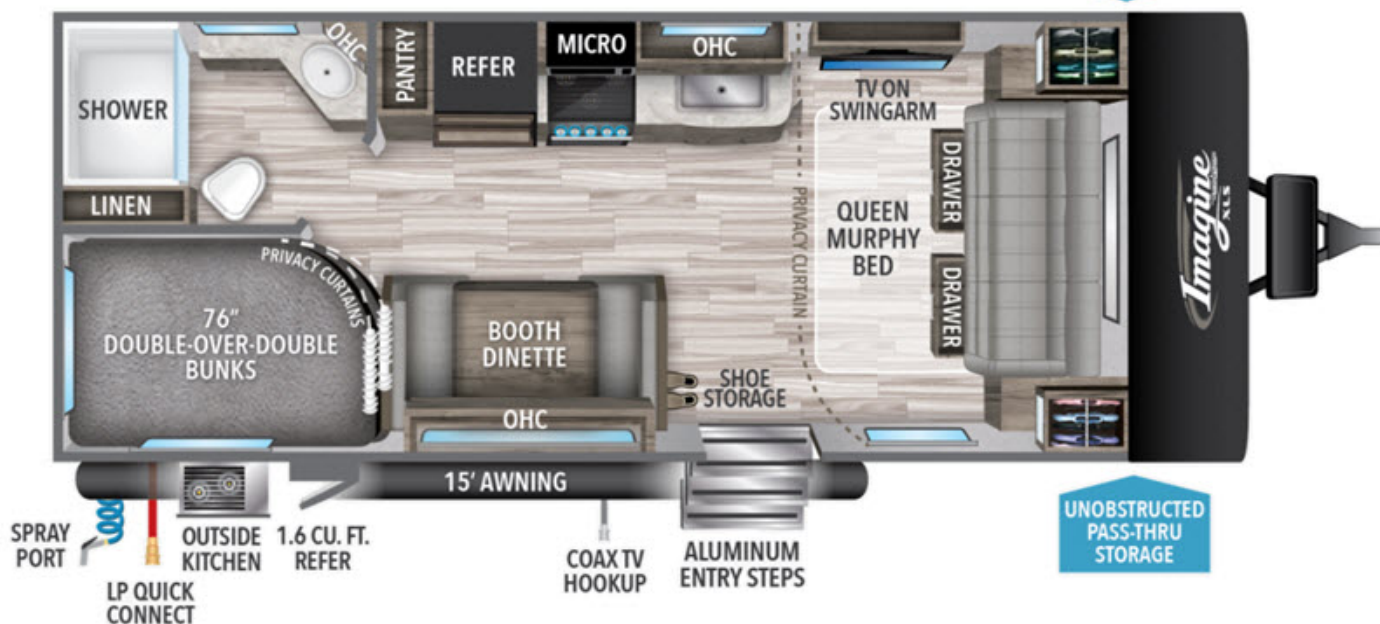

NEW 2021 Grand Design Imagine XLS Call For Price

21BHE

UNIVERSAL
DOCKING
STATION

UNOBSTRUCTED
PASS-THRU
STORAGE

Description

Grand Design Imagine XLS travel trailer 21BHE highlights: Outside Kitchen, Murphy Bed, Booth Dinette, 76" Double Size Bunks, Privacy Curtains. This travel trailer layout gives you a spacious living area and privacy not only during the day, but also at night. The Murphy bed and sofa, ...

GENERAL INFORMATION

Manufacturer	Grand Design
Model Year	2021
Model Name	Imagine XLS
Model Code	Imagine XLS

Contact

Lazydays RV of Chicagoland
1171 Lions Drive
Burns Harbor, IN 46304
Phone: 219-787-1037
Fax:
Website:
<https://www.lazydays.com/>