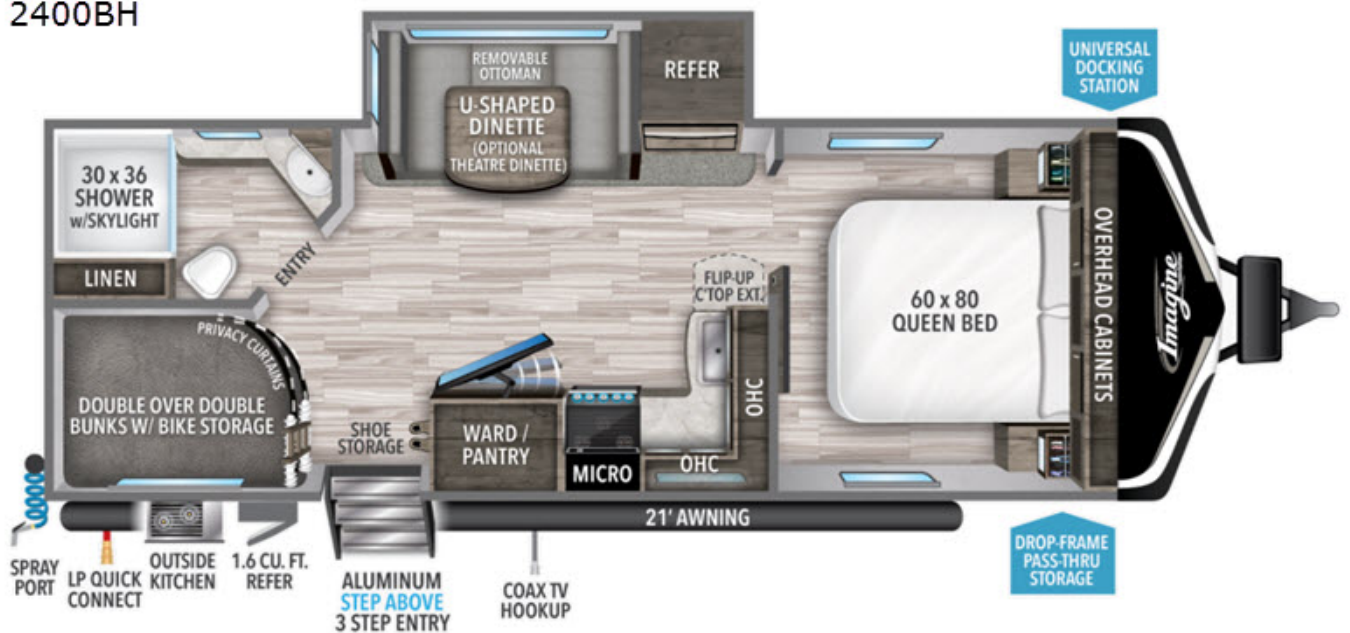

NEW 2021 Grand Design Imagine Call For Price

2400BH

Description

Grand Design Imagine travel trailer 2400BH highlights:
 Double Size Bunks Bike Storage Wardrobe/Pantry Shoe
 Storage Outside Kitchen Solar Power Inlet
 The kids are ready for camping fun in this family friendly trailer!
 Easily hitch up and head out to the state park, RV resort or y...